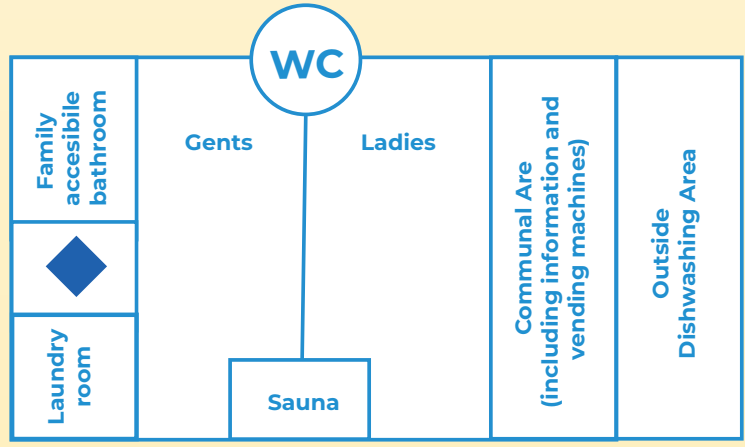

5 Star Amenity Block

- Running Water Wigwam
- Big Chief Wigwam
- Wee Brave Wigwam
- Castle Pods
- Touring Pitch (serviced)
- Touring Pitch
- Tent Pitch
- Elsan Chemical Waste Disposal Point
- Warden Pitches
- Motorhome Service Bay
- Water Point
- EV Charging Point
- Fire Assembly Point
- Fire Extinguisher / Alarm Point
- Refuse Point
- Car Parking
- Defibrillator
- Dog Wash